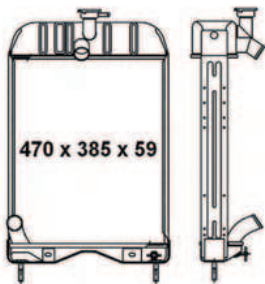

52163

John Deere

1030, 1030OU, 1035, 035EF,
1630, 1630OU, 1635, 635EF,
1830, 2020, 2030, 2030OU,

OE #: AL25255, AT20847

53654

Massey Ferguson

35

OE #: 894319M2, 894319M92