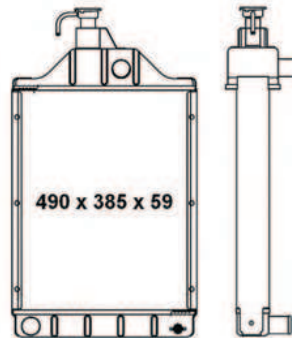

501768

Massey Ferguson

165 (and industrial 50 and
50B)

OE #: 897358M4, 885411M93,
897357M92